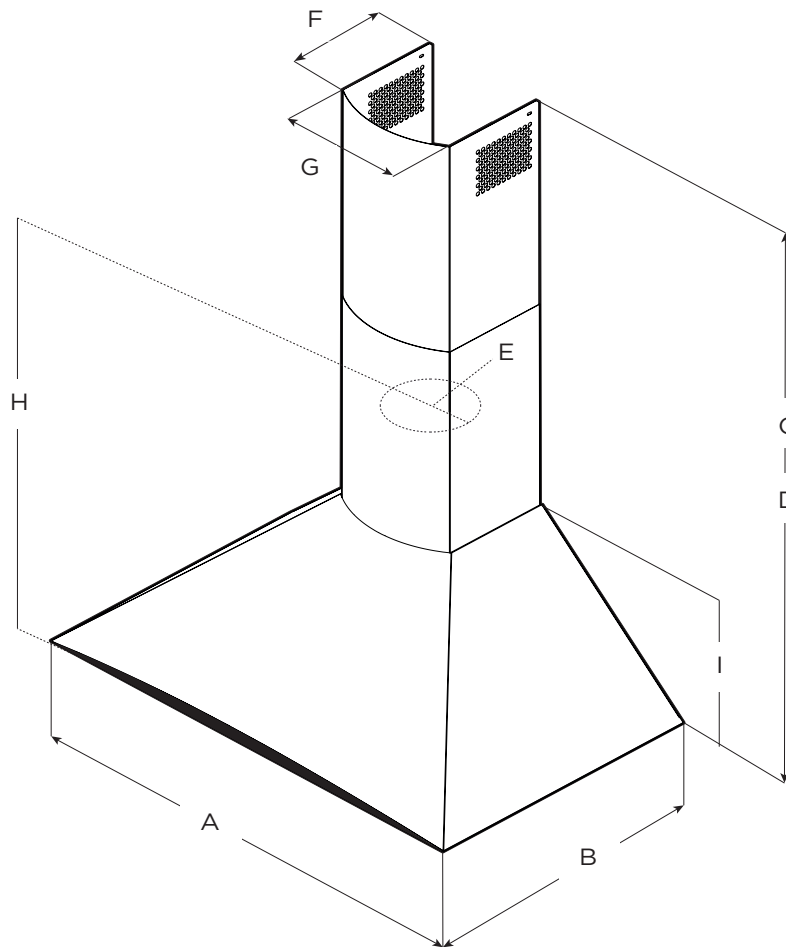

FOGLIA

EFG630S1

EFG636S1

	EFG630S1	EFG636S1
A	30" (76.2 cm)	36" (91.2 cm)
B	19 11/16" (50 cm)	
C*	Max: 42 1/8" (107 cm) Min: 28 3/8"* (73 cm)	
D**	Max: 38 3/16" (97 cm) Min: 28 3/8"* (73 cm)	
E	6" (15.24 cm)	
F	8" (20.5 cm)	
G	8 3/16" (21.5 cm)	
H	14 13/16" (37.6 cm)	
I	10 3/16" (37.6 cm)	

* Ductless (Recirculating) version

** Ducted version