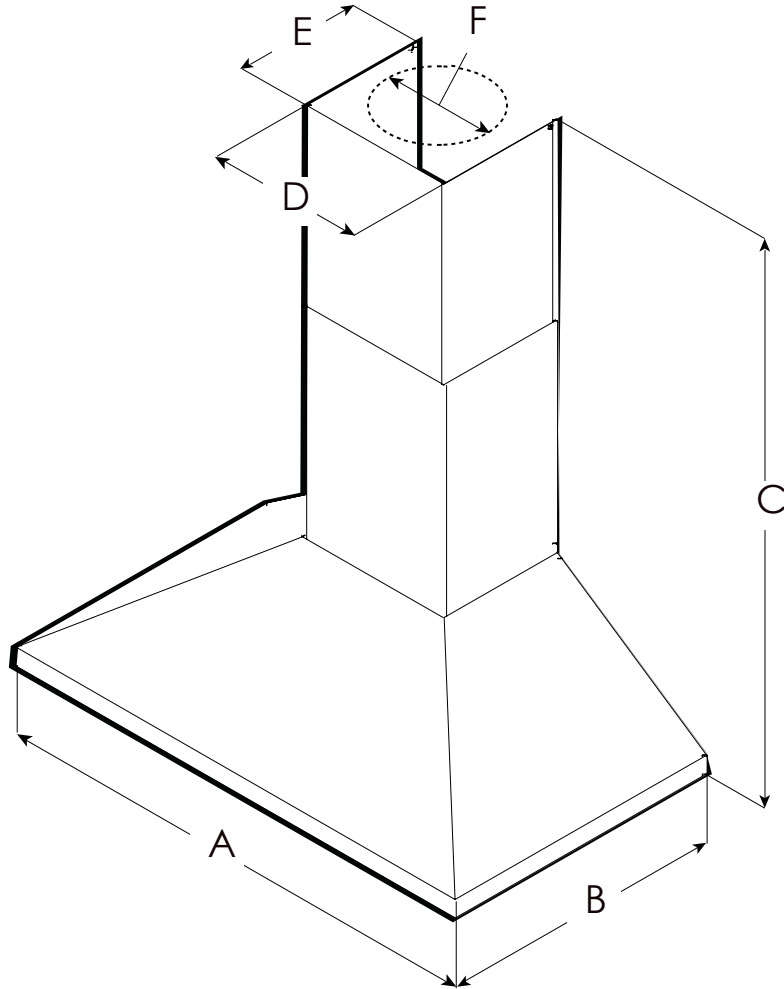

LEONE

ELN630S2

ELN136S2

ELN142S2

ELN148SS

	ELN630S2	ELN136S2	ELN142S2	ELN148SS
A	30" (76.2 cm)	36" (91.4 cm)	42" (106.7 cm)	48" (121.9 cm)
B	24" (61 cm)			
C	Max: 47 ⁵ / ₈ " (120.9 cm) Min: 30" (76.2 cm)			
D	13 ² / ₁₆ " (33.2 cm)			
E	10 ⁵ / ₈ " (27 cm)			
F	8" (20.3 cm)			