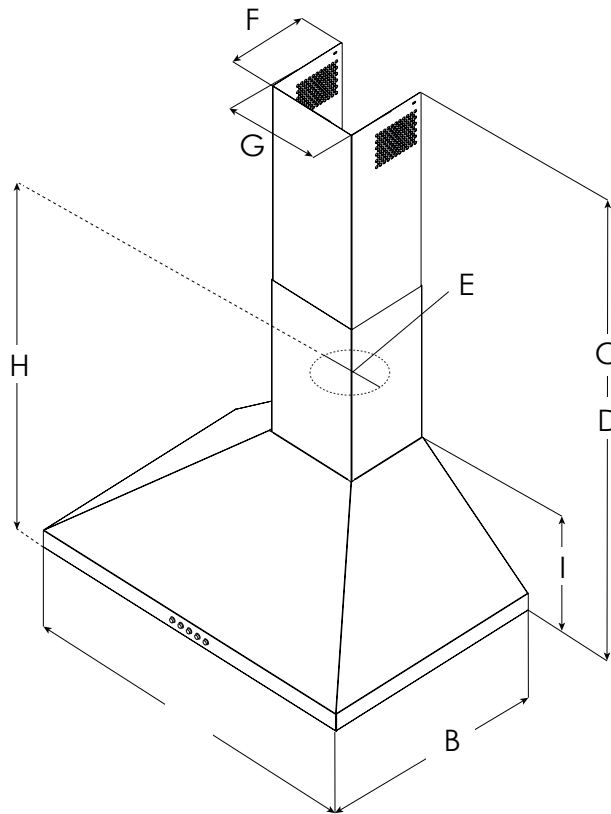

EVL424SS

EVL430S2

EVL436S2

*Ductless version
(recirculating)
**Ducted Version

	EVL424SS	EVL430SS	EVL436SS
A	23 ⁵ / ₈ " (60 cm)	30" (76.2 cm)	36" (91.4 cm)
B	19 ¹¹ / ₁₆ " (50 cm)		
C*	Max: 42 ¹ / ₈ " (107 cm) Min: 28 ³ / ₈ " (72 cm)		
D**	Max: 38 ³ / ₁₆ " (97 cm) Min: 28 ³ / ₈ " (72 cm)		
E	6" (15.24 cm)		
F	7 ³ / ₁₆ " (18.3 cm)		
G	8 ³ / ₁₆ " (20.8 cm)		
H	14 ⁵ / ₈ " (37.1 cm)		
I	10" (25.4cm)		