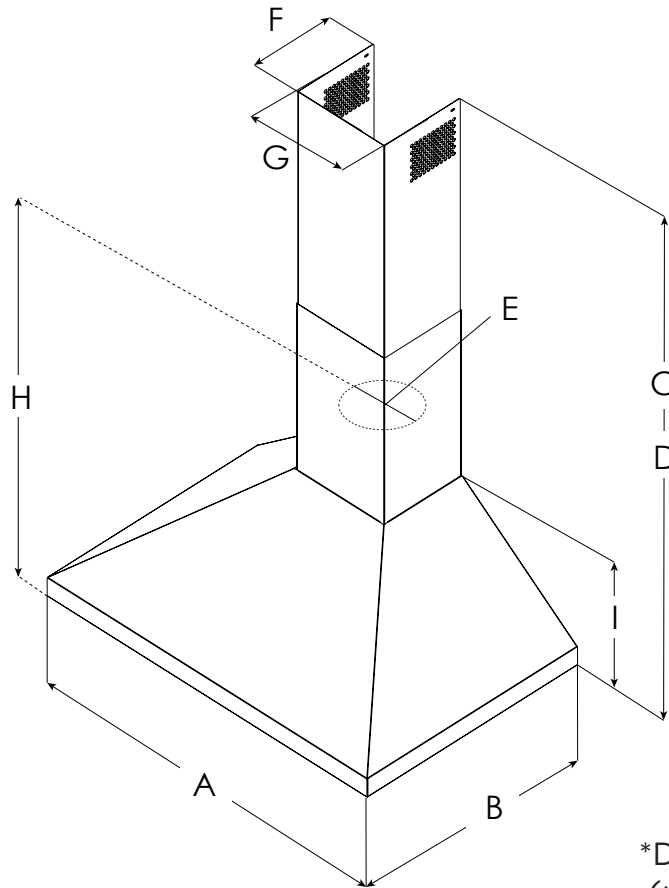

EBS630SS EBS636SS

\*Ductless version  
(recirculating)  
\*\*Ducted Version

	EBS630SS	EBS636SS
A	30" (76.2 cm)	36" (91.4 cm)
B	19 11/16" (50 cm)	
C*	Max: 42 1/8" (107 cm) Min: 28 3/8" (72 cm)	
D**	Max: 38 3/16" (97 cm) Min: 28 3/8" (72 cm)	
E	6" (15.24 cm)	
F	7 3/16" (18.3 cm)	
G	8 3/16" (20.8 cm)	
H	14 5/8" (37.1 cm)	
I	10" (25.4cm)	