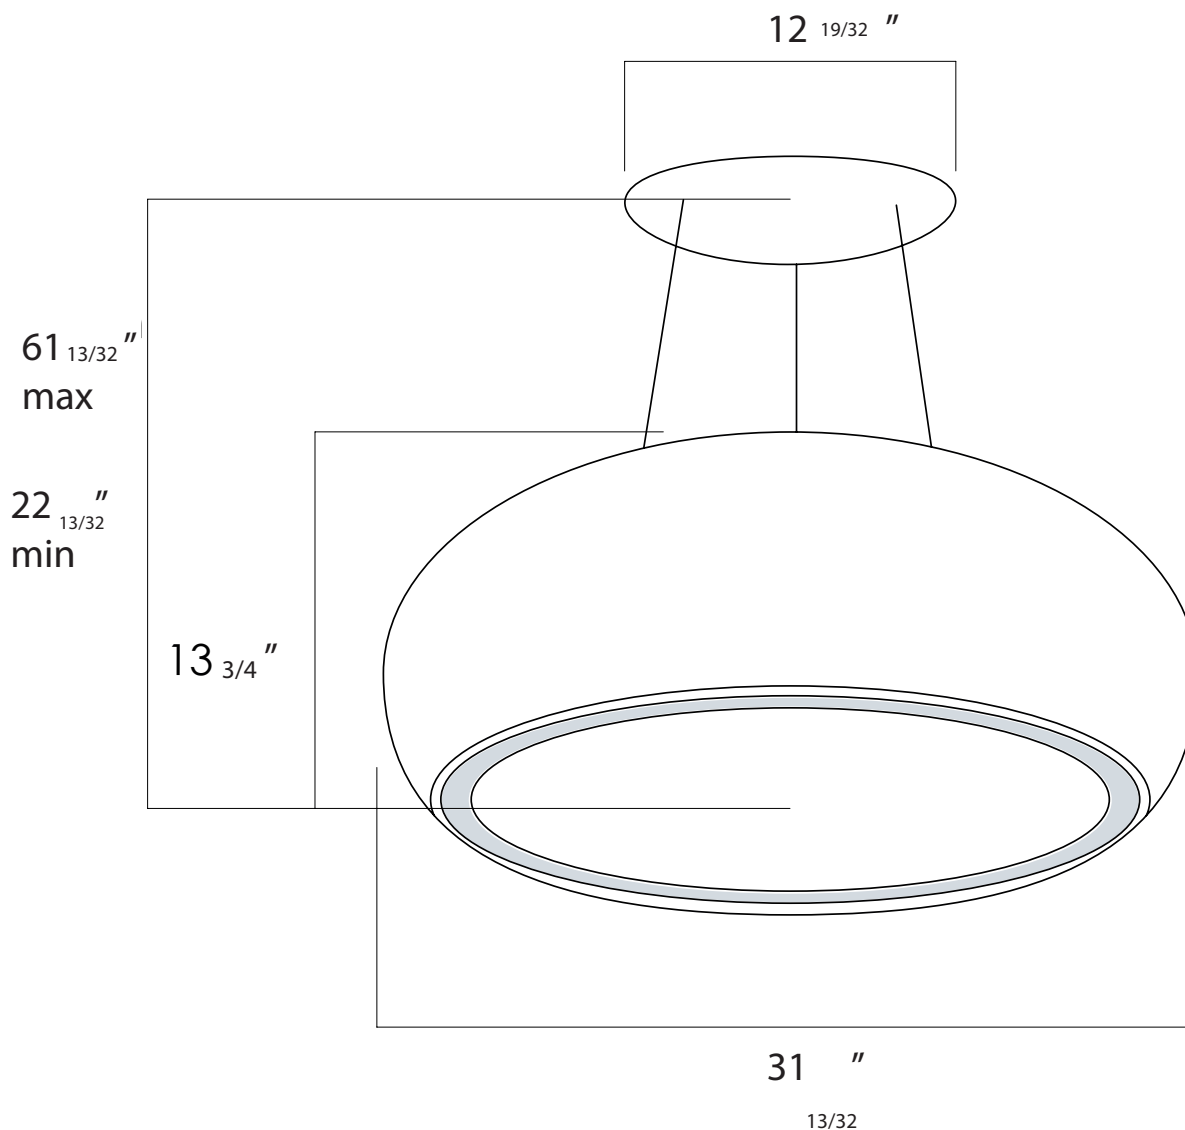

ICONIC SERIES

SEASHELL

PLUS FEATURES

LONG LIFE FILTER - One of a kind odour filter, capable of regenerating itself and of lasting up to 3 years. To maintain these characteristics, the filter only requires simple maintenance: wash every 2 or 3 months with hot water and mild soap (also in dishwasher at 65 degrees) and dry in the oven for ten minutes at 100 degrees.