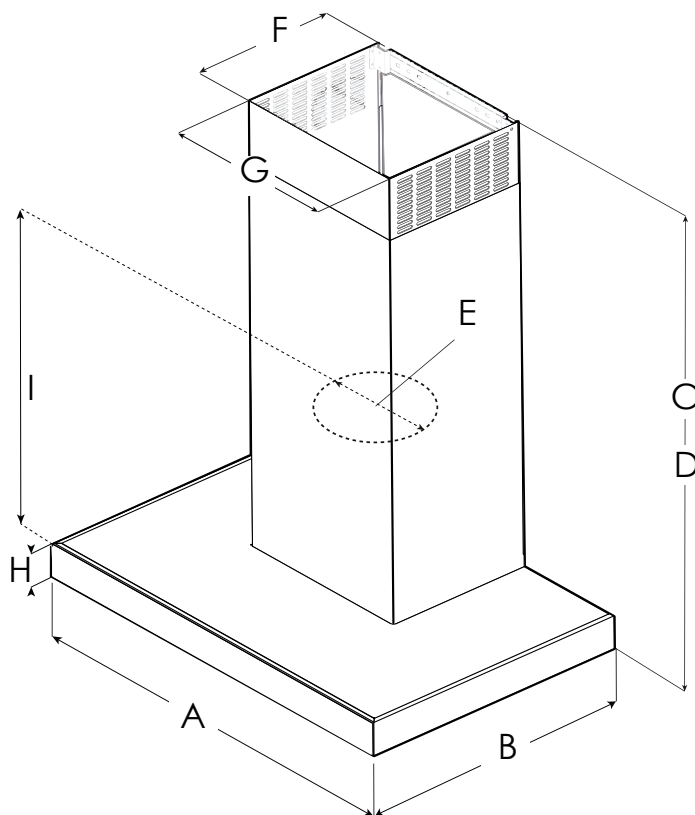

TOBLINO 24

ETB424SS

	ETB424SS
A	24" (60.9cm)
B	19 ¹ / ₁₆ " (50 cm)
C*	Max: 35" (89 cm) Min: 20 ³ / ₄ " (52.7 cm)
D**	Max: 31 ³ / ₁₆ " (79.2 cm) Min: 20 ¹ / ₂ " (52.2 cm)
E	6" (15.24 cm)
F	10 ³ / ₄ " (27 cm)
G	13 ¹ / ₃₂ " (33 cm)
H	1 ⁵ / ₈ " (4 cm)
I	15 ⁵ / ₁₆ " (38.9 cm)

* Ductless (Recirculating) Version

** Ducted version