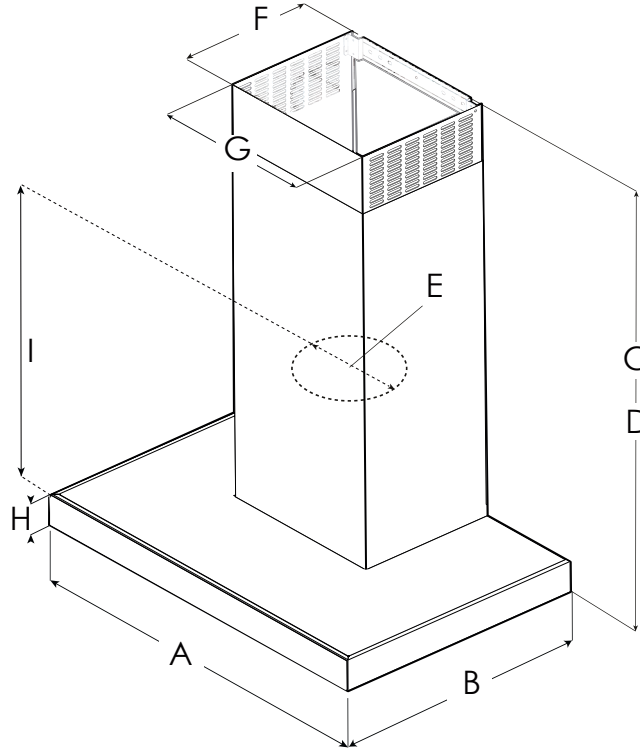

TOBLINO 24

ETB430S3 ETB436S3

	ETB430S3	ETB436S3
A	30" (76.2 cm)	36" (91.4 cm)
B	19 ¹¹ / ₁₆ " (50 cm)	
C*	Max: 35" (89 cm) Min: 20 ³ / ₄ " (52.7)	
D**	Max: 31 ³ / ₁₆ " (79.2 cm) Min: 20 ¹ / ₂ " (52.2 cm)	
E	6" (15.24 cm)	
F	10 ³ / ₄ " (27 cm)	
G	13" (33 cm)	
H	1 ⁵ / ₈ " (4 cm)	
I	15 ⁵ / ₁₆ " (38.9 cm)	

* Ductless (Recirculating) version

** Ducted version