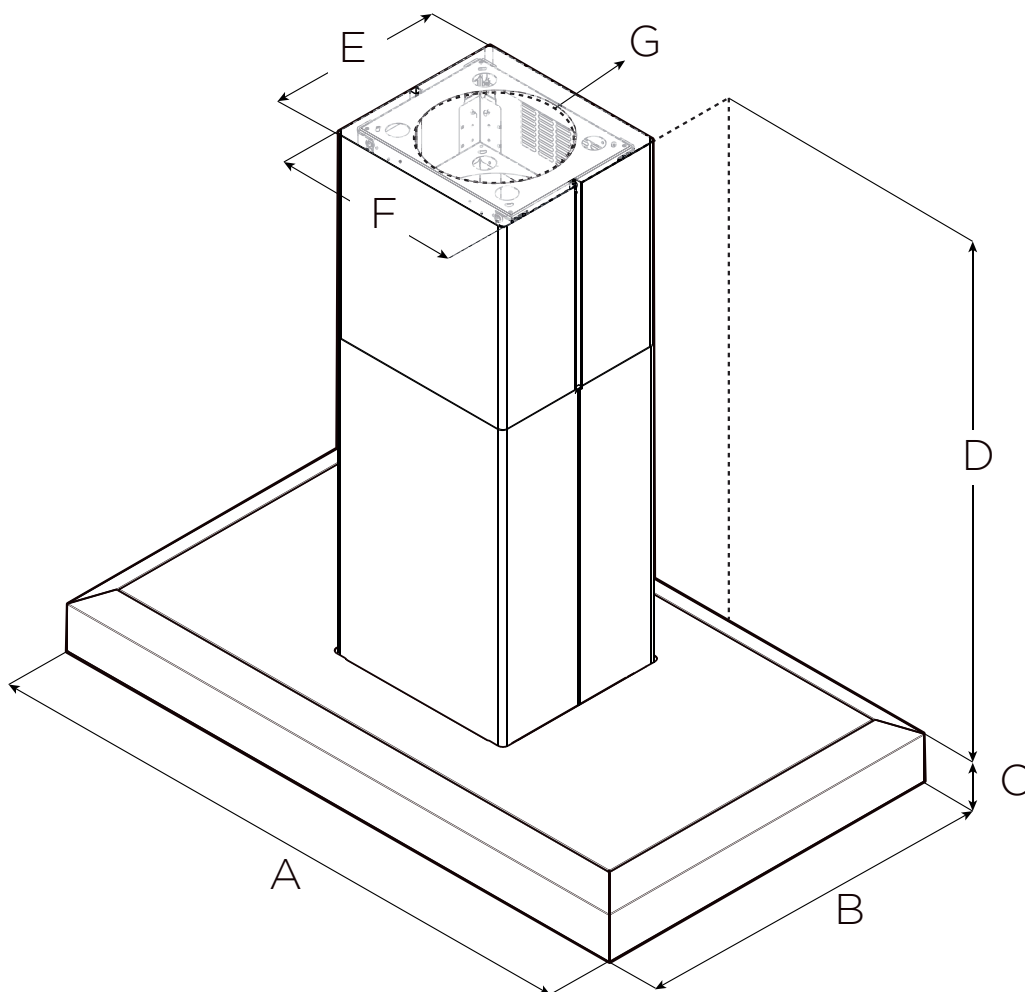

VAVANO ISLAND

EVI642S1 EVI648S1

	EVI642S1	EVI648S1
A	42" (106.7 cm)	48" (122 cm)
B	24 ³ / ₈ " (62 cm)	
C	51 ¹⁵ / ₁₆ " (12.8 cm)	
D	Max: 51" (129.4 cm) Min: 30" (76 cm)	
E	12" (30.5 cm)	
F	13 ⁵ / ₆₄ " (33.2 cm)	
G	8" (20.3 cm)	